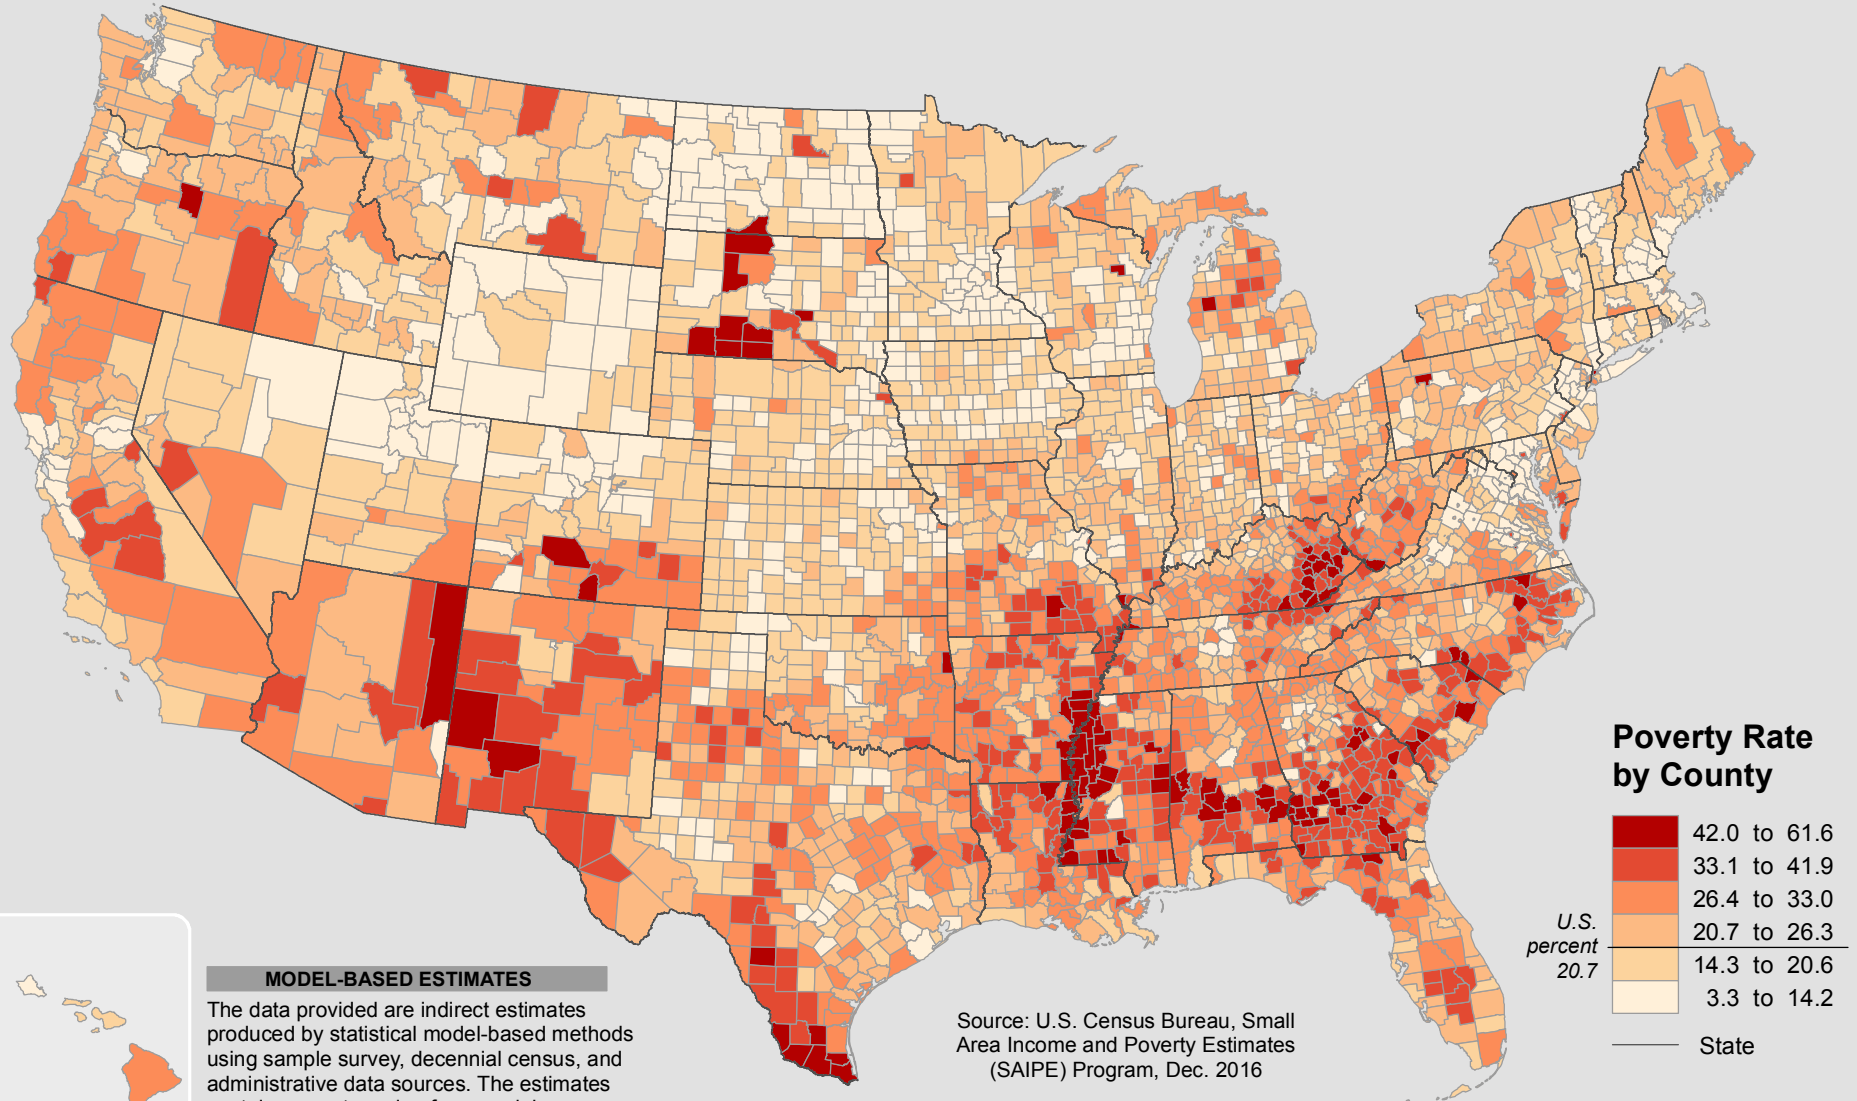

Poverty Rates of the Population Under 18 by County: 2015

Poverty Rate by County

U.S.
percent
20.7

— State

MODEL-BASED ESTIMATES

The data provided are indirect estimates produced by statistical model-based methods using sample survey, decennial census, and administrative data sources. The estimates contain error stemming from model error, sampling error, and nonsampling error.

Source: U.S. Census Bureau, Small Area Income and Poverty Estimates (SAIPE) Program, Dec. 2016