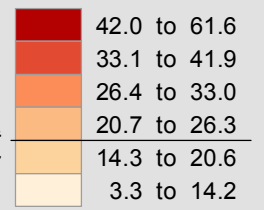

Poverty Rates of the Population Under 18 by County: 2015

Poverty Rate by County

U.S.
percent
20.7

— State

MODEL-BASED ESTIMATES

The data provided are indirect estimates produced by statistical model-based methods using sample survey, decennial census, and administrative data sources. The estimates contain error stemming from model error, sampling error, and nonsampling error.

Source: U.S. Census Bureau, Small Area Income and Poverty Estimates (SAIPE) Program, Dec. 2016